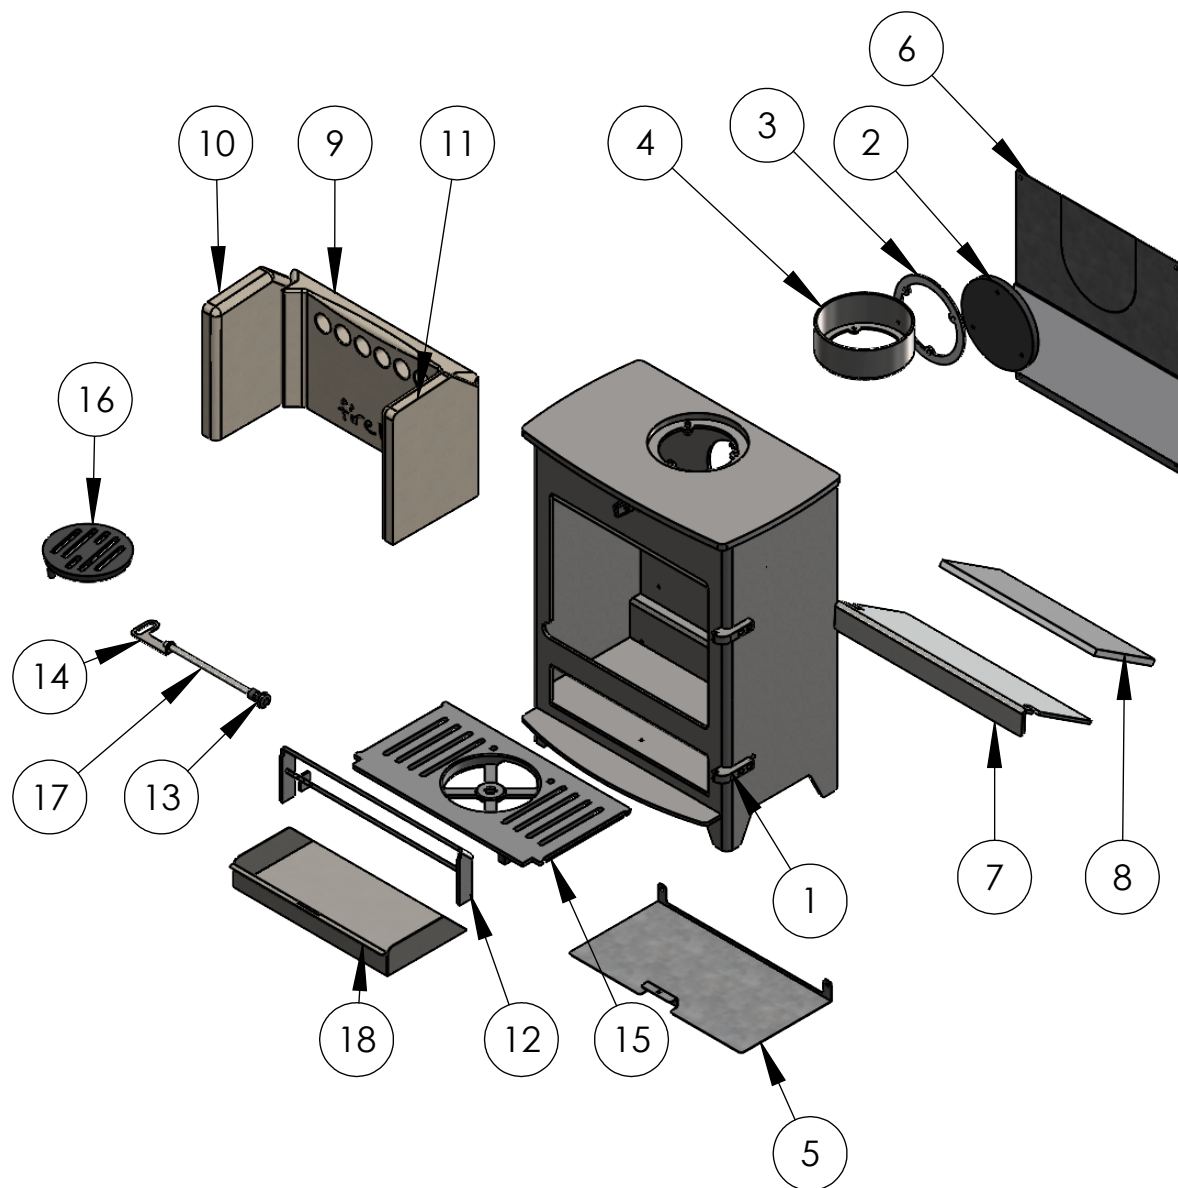

Fireline 4KW Freestanding Stove

ITEM NO.	Description	Part Number	QTY.
1	Door Hinge	7769	2
2	Blanking Plate	7080	1
3	spigot gasket	FPX45-SPGS	1
4	Spigot with test point Assy	7130	1
5	Bottom Heatshield	8137	1
6	Rear Heatshield	8147	1
7	Baffle Plate	8141	1
8	baffle Insulation Board	8146	1
9	Rear Ceramic	8138	1
10	Left Hand side liner	8139	1
11	Right Hand side Liner	8140	1
12	Fuel Retainer Assy	8142	1
13	Ribble Knob	PSP-0033	1
14	Riddle Link	8145	1
15	Main Grate	7091	1
16	Centre Grate	7092	1
17	Riddle Rod	8144	1
18	Ashpan Tray	8143	1
19	DEFRA Air Limiter	8149	1